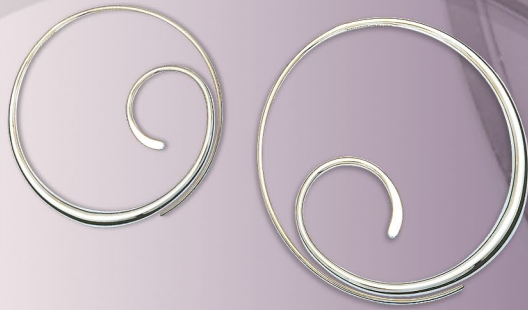

PETITE ELLIPTICAL
EA386
A - S/S
B - SS & SS/14K
C - SS & 14K

MINIMAL ELEGANCE
EA600
S/S Black Onyx

CORKSCREW
EA898
S/S

HIGH TIDE
EA871
S/S 4mm Faceted Stone
Blue Topaz
Amethyst
Emerald Topaz
Peridot

DELTA
EA712
S/S

MOROCCO
EA380
S/S

TEASE
EA388
S/S 5mm Pearl or Ball
Gold Ball
Pearl

ORBIT
EA606
S/S, sm
S/S, md
SS & SS/14K, sm
SS & SS/14K, md

RIPPLE
EA566
S/S

CANTERBURY
EA533
S/S

RHYTHMIC HOOP
EA517
S/S

APPALACHIAN SPRING
EA092
S/S

SCROLLING HOOP
EA581
S/S, md
S/S, lg

ELLA
EA784
S/S

CROP CIRCLE
EA579
S/S

HAMMERED HOOP
EA083
S/S, 14K Earwire
md 1"
lg 1 1/4"

WISHFUL
EA812
S/S,
SS & SS/14K

KINETIC
EA544
S/S
sm
md

NAPA
EA545
S/S
SS/14K

SYMPHONY
EA662
S/S, sm
S/S, lg
SS/14K, sm